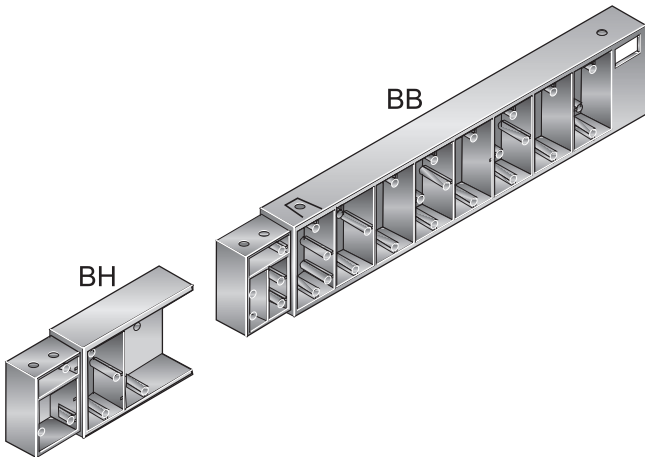

Innovative
Plastic
Solutions

Rion Eco Greenhouse Base Extension Instruction

Part No.	Quantity	Description
BG	10	4,2X16mm Screw
BF	4	M6 Washer
BE	4	M6 Nut
BD	4	PHILLIPS SCREW M6X50
BB	2	SHORT LENGTH FOR BASE
BH	2	SHORT BASE NIBBLED 240 mm