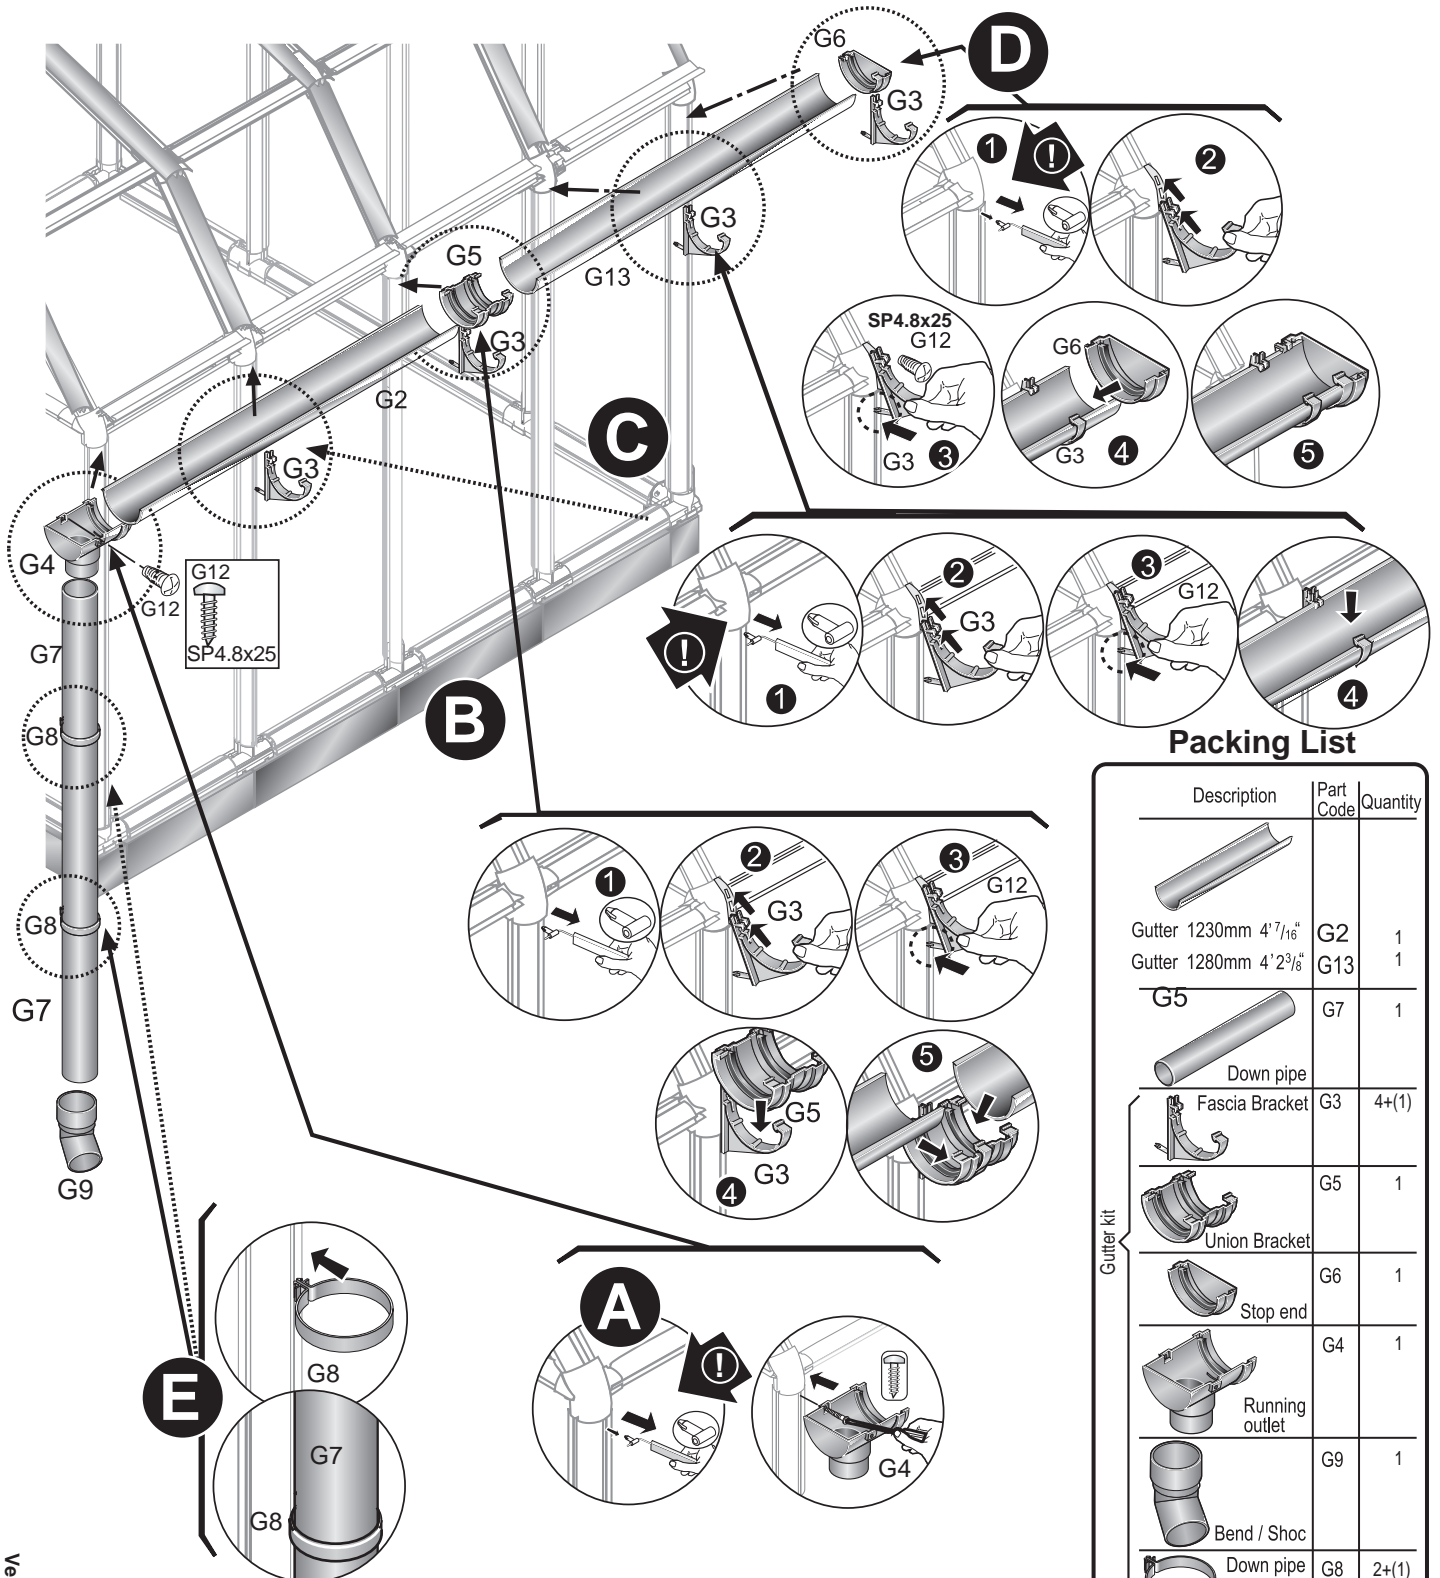

Assembly Instructions

Rain Gutter for Rion greenhouse 8 Ft

Packing List

Description	Part Code	Quantity
Gutter 1230mm 4'7/16"	G2	1
Gutter 1280mm 4'2 3/8"	G13	1
Down pipe	G7	1
Fascia Bracket	G3	4+(1)
Union Bracket	G5	1
Stop end	G6	1
Running outlet	G4	1
Bend / Shoc	G9	1
Down pipe Clips	G8	2+(1)
SP 4.8x25	G12	